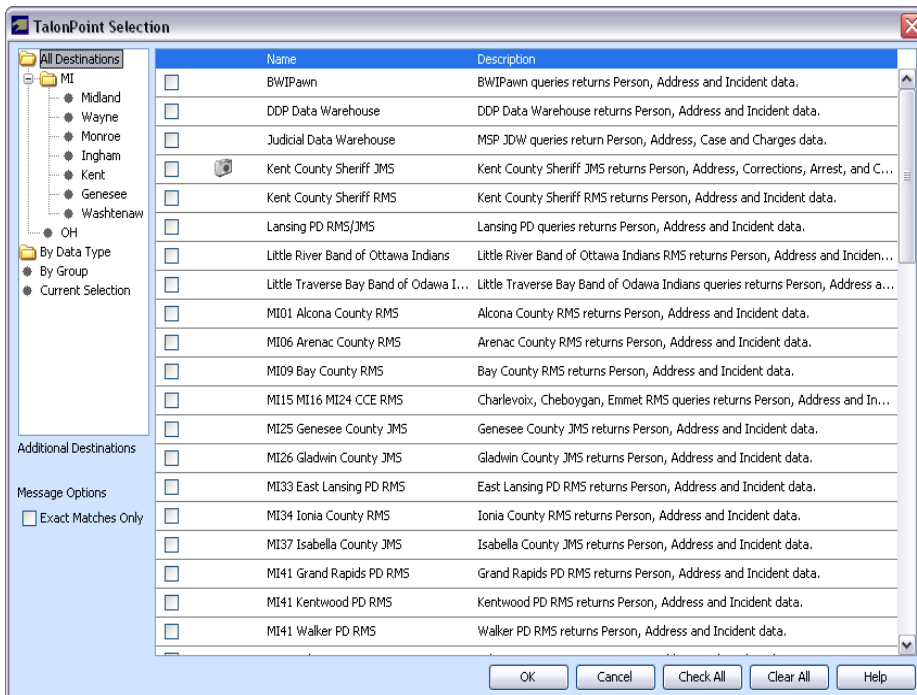

## Information Sharing Connector

TalonPoint allows participating agencies to query each other's law enforcement data systems and return results to a single client application. It provides real-time, secure access across multiple, disparate systems.

## Local and Regional Data Sharing

TalonPoint can be configured to access information from any participating agency, allowing for local and regional data sharing. This ensures an accurate and complete picture of criminal behavior for data analysis, offender location, and apprehension using less time and resources than traditional law enforcement methods.

## One query provides access to information from multiple systems:

- State Data Systems
- Record Management Systems
- Jail Management Systems
- Court Management Systems
- Driver's License Photos
- Mug Shot Photos
- Pawn Systems